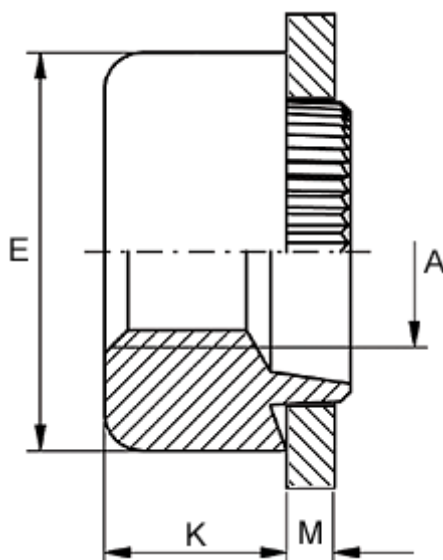

Article number: 12715000035700

Description: KLEE-coil 715 000 035.700  
M3,5 Light-alloy metal

## Measures

---

Female thread A	= M3,5
Height K	= 4.0
Outer diameter E	= 10.0
Plate thickness	= 4.1 to 4.3
Recommended bore diameter for extreme load	= 7.0
Recommended bore diameter for normal use	= 7.0